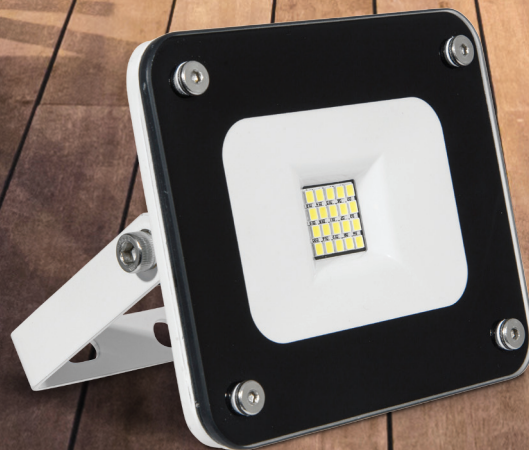

A brand of **legrand**

I'M
NEW
AND
SUPER
SLIM

IP65
WEATHERPROOF

ADJUSTABLE
HEAD 180°

LED Super Slim Fina Floodlights

- Ideal for lighting a suburban backyard
- Contemporary slim design
- Wall or ceiling mounting bracket
- Tempered glass for extra safety
- Warranty: 3 years

Suggested applications

DRIVEWAYS

BACKYARDS

ALFRESCO

PRODUCT SPECIFICATIONS

Cat no.:	LFL0415WBL
Supply voltage:	230-240V a.c. 50Hz
Power input:	15W
Lumens output:	1490lm
Beam angle:	110°
Light Colour:	Cool White (4,000K) nominal
Dimmable:	No
Mounting:	Wall or ceiling
Weatherproof rating:	IP65
Size (excl. mounting bracket):	148 x 125 x 35mm
Weight (excl. packaging):	620g
Power cord length:	30cm
Lifespan:	15,000 hours
Warranty:	3 Years

PRODUCT SPECIFICATIONS

Cat no.:	LFL0409WBL
Supply voltage:	230-240V a.c. 50Hz
Power input:	9W
Lumens output:	800lm
Beam angle:	110°
Light Colour:	Cool White (4,000K) nominal
Dimmable:	No
Mounting:	Wall or ceiling
Weatherproof rating:	IP65
Size (excl. mounting bracket):	118 x 100 x 30mm
Weight (excl. packaging):	420g
Power cord length:	30cm
Lifespan:	15,000 hours
Warranty:	3 Years